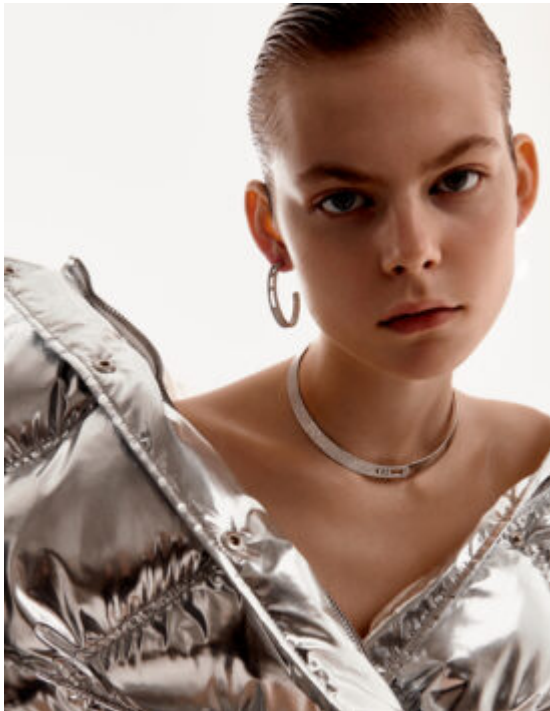

TRUE MODELS

Jolie Alien

174 | 80 / 59 / 87 / 40 | Blond / Blue Green