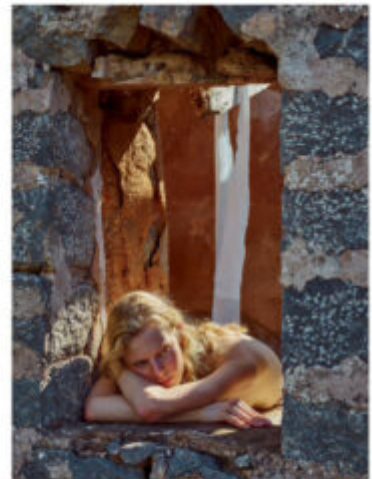

TRUE MODELS

Jolie wears a dress by Jill Bandier SS16.