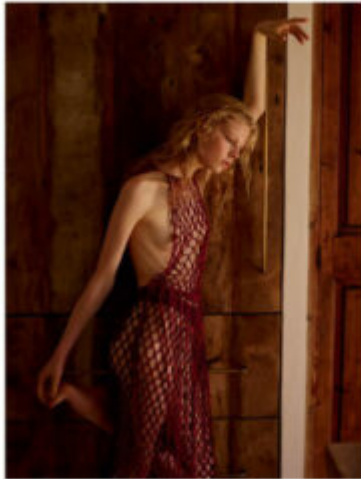

TRUE MODELS

Jolie wears a dress by Jill Bandier SS16.